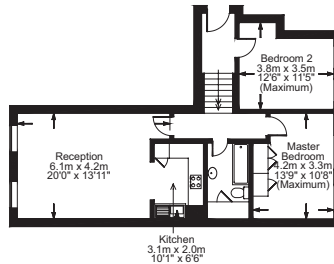

Apartment Rates

Serviced Apartments in the Heart of London

196
Bishopsgate

Executive Studio Apartment

Executive One Bedroom Apartment

Executive Two Bedroom Apartment

Level 1

Penthouse Apartment

Level 2

Fire Escape

ALL PLANS FOR ILLUSTRATIVE PURPOSES ONLY - NOT TO SCALE.

The position & size of the doors, windows, appliances and other features are approximate only.

Type of Apartment	Sqm	1-6 nights	7-28 nights	29 + nights
Studio Apartment	35-40	£188	£168	£130
Executive Studio Apartment	45-50	£199	£179	£140
One Bedroom Apartment	40-55	£225	£199	£160
Executive One Bedroom Apartment	60-65	£235	£215	£170
Executive Two Bedroom Apartment	70-75	£299	£275	£215
Penthouse Apartment	100-105	£380	£340	£270