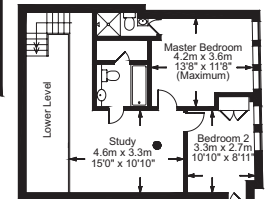

Apartment Rates

Serviced Apartments in the Heart of London

196
Bishopsgate

Executive Studio Apartment

Executive One Bedroom Apartment

Executive Two Bedroom Apartment

Level 1

Penthouse Apartment

Level 2

Fire Escape

ALL PLANS FOR ILLUSTRATIVE PURPOSES ONLY - NOT TO SCALE.

The position & size of the doors, windows, appliances and other features are approximate only.

Type of Apartment	Sqm	1-6 nights	7-28 nights	29 + nights
Studio Apartment	35-40	£188	£168	£130
Executive Studio Apartment	45-50	£199	£179	£140
One Bedroom Apartment	40-55	£225	£199	£160
Executive One Bedroom Apartment	60-65	£235	£215	£170
Executive Two Bedroom Apartment	70-75	£299	£275	£215
Penthouse Apartment	100-105	£380	£340	£270