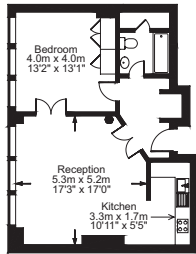

Apartment Rates

Serviced Apartments in the Heart of London

196
Bishopsgate

Executive Studio Apartment

Executive One Bedroom Apartment

Executive Two Bedroom Apartment

Level 1

Penthouse Apartment

Level 2

Fire Escape

ALL PLANS FOR ILLUSTRATIVE PURPOSES ONLY - NOT TO SCALE.

The position & size of the doors, windows, appliances and other features are approximate only.

Type of Apartment	Sqm	1-6 nights	7-28 nights	29 + nights
Studio Apartment	35-40	£188	£168	£130
Executive Studio Apartment	45-50	£199	£179	£140
One Bedroom Apartment	40-55	£225	£199	£160
Executive One Bedroom Apartment	60-65	£235	£215	£170
Executive Two Bedroom Apartment	70-75	£299	£275	£215
Penthouse Apartment	100-105	£380	£340	£270