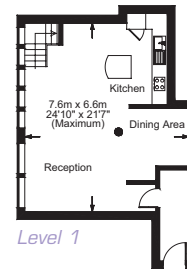

Apartment Rates

Serviced Apartments in the Heart of London

196
Bishopsgate

Executive Studio Apartment

Executive One Bedroom Apartment

Executive Two Bedroom Apartment

Level 1

Penthouse Apartment

Level 2

Fire Escape

ALL PLANS FOR ILLUSTRATIVE PURPOSES ONLY - NOT TO SCALE.

The position & size of the doors, windows, appliances and other features are approximate only.

Type of Apartment	Sqm	1-6 nights	7-28 nights	29 + nights
Studio Apartment	35-40	£188	£168	£130
Executive Studio Apartment	45-50	£199	£179	£140
One Bedroom Apartment	40-55	£225	£199	£160
Executive One Bedroom Apartment	60-65	£235	£215	£170
Executive Two Bedroom Apartment	70-75	£299	£275	£215
Penthouse Apartment	100-105	£380	£340	£270