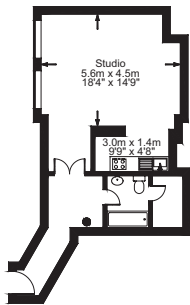

Apartment Rates

Serviced Apartments in the Heart of London

196
Bishopsgate

Executive Studio Apartment

Executive One Bedroom Apartment

Executive Two Bedroom Apartment

Level 1

Penthouse Apartment

Level 2

Fire Escape

ALL PLANS FOR ILLUSTRATIVE PURPOSES ONLY - NOT TO SCALE.

The position & size of the doors, windows, appliances and other features are approximate only.

Type of Apartment	Sqm	1-6 nights	7-28 nights	29 + nights
Studio Apartment	35-40	£188	£168	£130
Executive Studio Apartment	45-50	£199	£179	£140
One Bedroom Apartment	40-55	£225	£199	£160
Executive One Bedroom Apartment	60-65	£235	£215	£170
Executive Two Bedroom Apartment	70-75	£299	£275	£215
Penthouse Apartment	100-105	£380	£340	£270